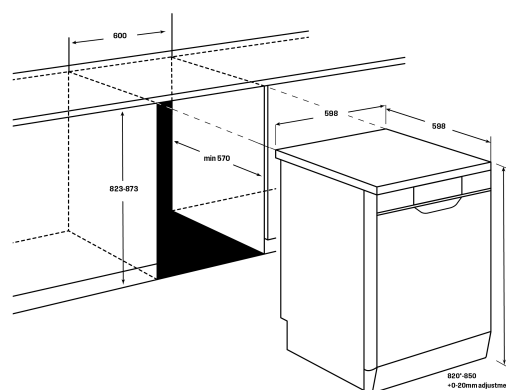

Freestanding Dishwasher

Dimensions

Total height (mm) - 850, Total width (mm) - 598, Total depth (mm) - 598, Height adjustment (mm) - 20